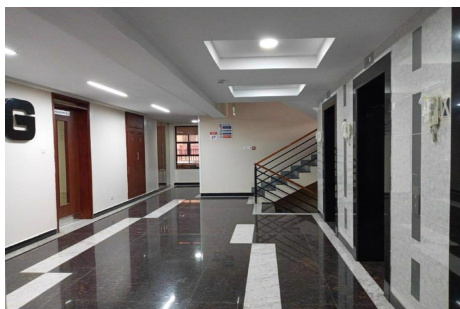

pamgolding.co.za

128 m² commercial retail property to rent in Kilimani (Kenya)

Ngong Road, Kilimani

KSH166,200 per month long
term

Conveniently located on the ground floor this 1,385 square feet retail outlet is a golden opportunity as it offers endless retail possibilities. Located along Ngong road in Kilimani, this space is easily accessible by both public & private means. The shop is in a well positioned neighborhood located next to the main road. The space is suitable for a restaurant, clothing store or specialty shop amongst others. Ample parking is available for tenants and visitors. Rent is Ksh. 120 per sq ft. The service charge is Ksh. 20 per sq ft. Rates exclusive V.A.T