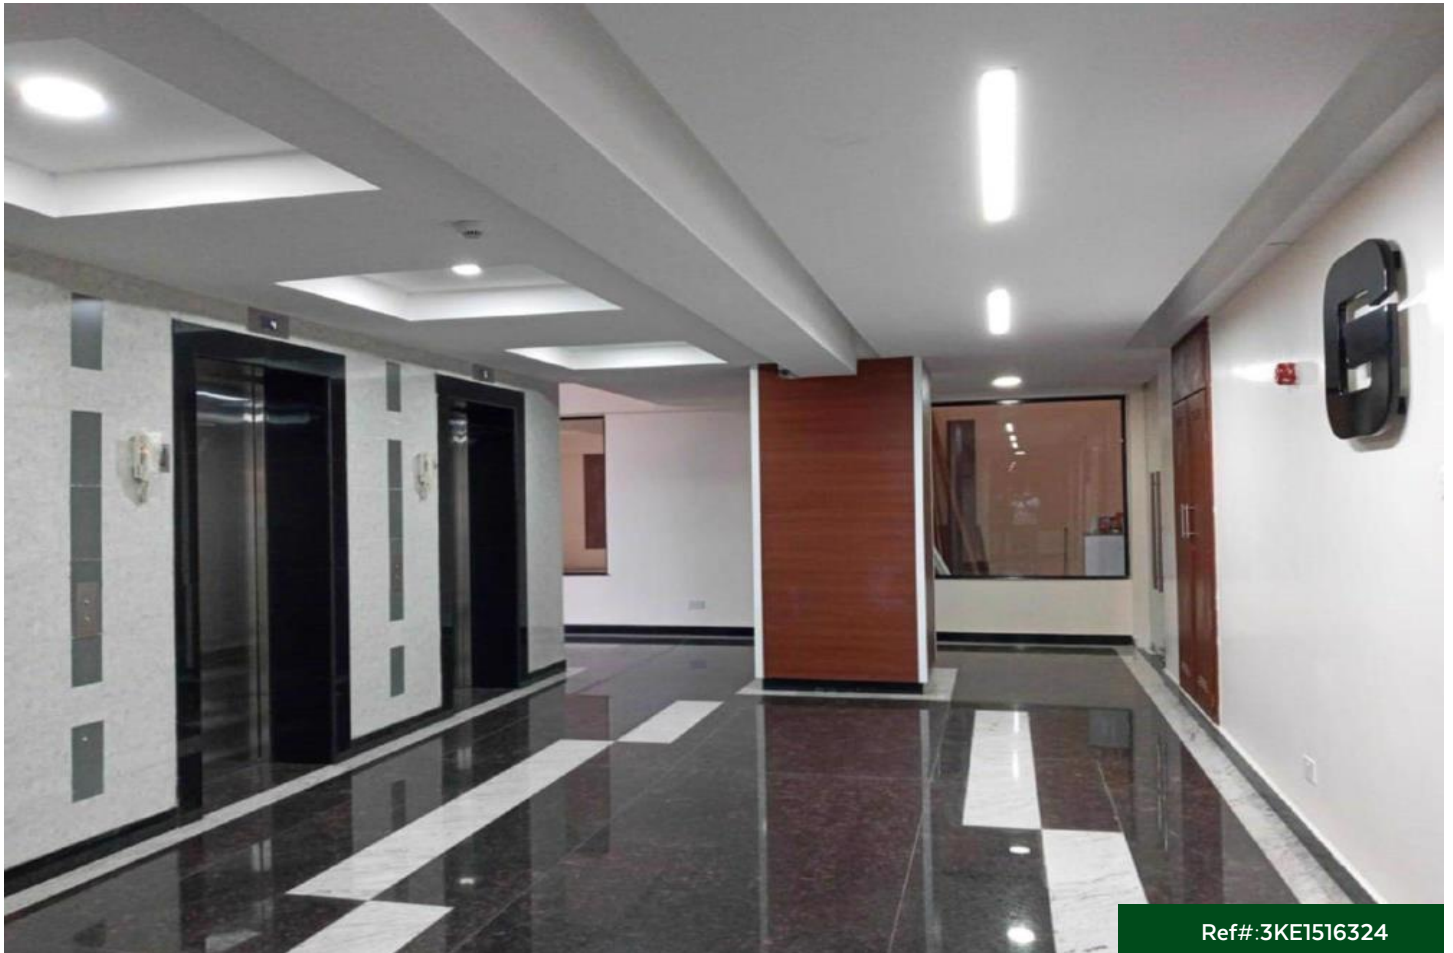

128 m² commercial retail property to rent in Kilimani (Kenya)

Ngong Road, Kilimani

KSH166,200 per month long
term

Ref#:3KE1516324

Ground floor Retail Space To Let

Susan Njoka +254 7 904 98894
susan.njoka@pamgolding.co.ke

pamgolding.co.za

128 m² commercial retail property to rent in Kilimani (Kenya)

Ngong Road, Kilimani

KSH166,200 per month long
term

Conveniently located on the ground floor this 1,385 square feet retail outlet is a golden opportunity as it offers endless retail possibilities. Located along Ngong road in Kilimani, this space is easily accessible by both public & private means. The shop is in a well positioned neighborhood located next to the main road. The space is suitable for a restaurant, clothing store or specialty shop amongst others. Ample parking is available for tenants and visitors. Rent is Ksh. 120 per sq ft. The service charge is Ksh. 20 per sq ft. Rates exclusive V.A.T