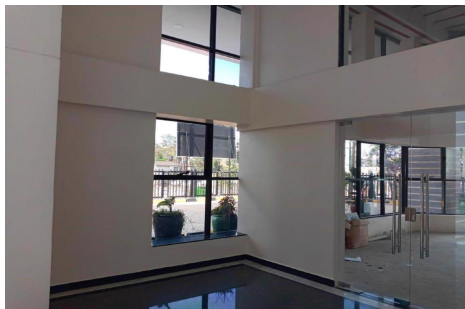

pamgolding.co.za

128 m² commercial retail property to rent in Kilimani (Kenya)

Ngong Road, Kilimani

KSH166,200 per month long
term

Conveniently located on the ground floor this 1,385 square feet retail outlet is a golden opportunity as it offers endless retail possibilities. Located along Ngong road in Kilimani, this space is easily accessible by both public & private means. The shop is in a well positioned neighborhood located next to the main road. The space is suitable for a restaurant, clothing store or specialty shop amongst others. Ample parking is available for tenants and visitors. Rent is Ksh. 120 per sq ft. The service charge is Ksh. 20 per sq ft. Rates exclusive V.A.T