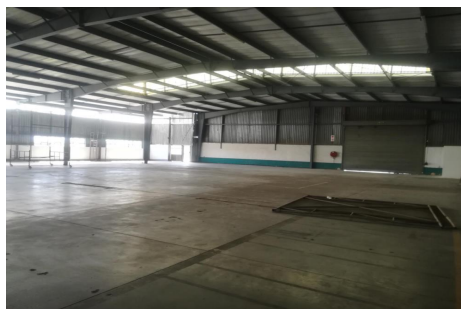

# Commercial office to rent in Riverside Industrial

10 Stephenson Street, Riverside Industrial

R67,945 per month long term

5

Situated in a well know Industrial street, this massive open plan industrial space is perfect for large retail companies or even storage facility companies. Over 2 000m2 of open floor. Sufficient staff and employee bathrooms with showers and change rooms. Small kitchenette also available. Loading bay with ramp already available. Cal now for a viewing!

## Features

5 parking bays / road access / office / storeroom / 24 hour manned security / cctv cameras / security gates / cellular coverage / electricity