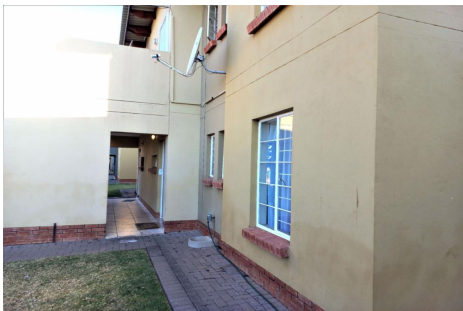

Rustenburg +27 14 533 3219
E & OE

2 bedroom apartment for sale in Waterval East

R710,000

This lovely apartment features an open-plan layout which includes a well fitted kitchen with granite counter tops. The living area opens up onto a covered braai area, and garden area.

Building / Unit size: 67 m2

Rates & Taxes: R1,250 per month
Levies: R638 per month

Features

2 bedrooms (1 en suite) / 2 bathrooms / 1 reception room / 2 parking bays / garden / family/tv room / built-in cupboards / shower / open plan kitchen / melamine kitchen / granite tops / hob / under counter oven / undercover braai area / undercover patio / washing line / 24 hour manned security / security gates