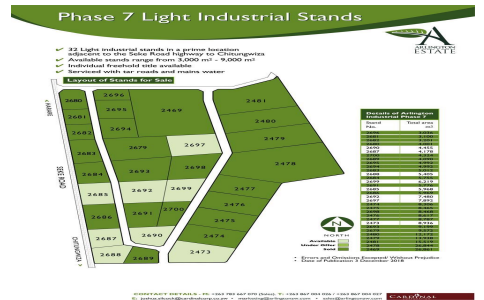

6219 m² commercial industrial property for sale in Arlington

\$293,000

Invest in Harare's new premier Light Industrial Complex! Arlington Estate's Industrial complex is situated along Seke Road offer a gateway to the whole of Harare on a dualised highway, close proximity to the International Airport and incredible visibility for marketing. Some of Zimbabwe largest business have set up shop here already and this 6219sqm stand is one of only seven remaining. Call today to arrange a viewing!

Ref#: 3ZB1461819

Erf Size: 6219 m²

Harare Borrowdale +263 (24) 288 6995-7/288 5999
E & OE

pamgolding.co.za

6219 m² commercial industrial property for sale in Arlington

\$293,000

Ref#. 3ZB1461819

Harare Borrowdale +263 (24) 288 6995-7/288 5999
E & OE