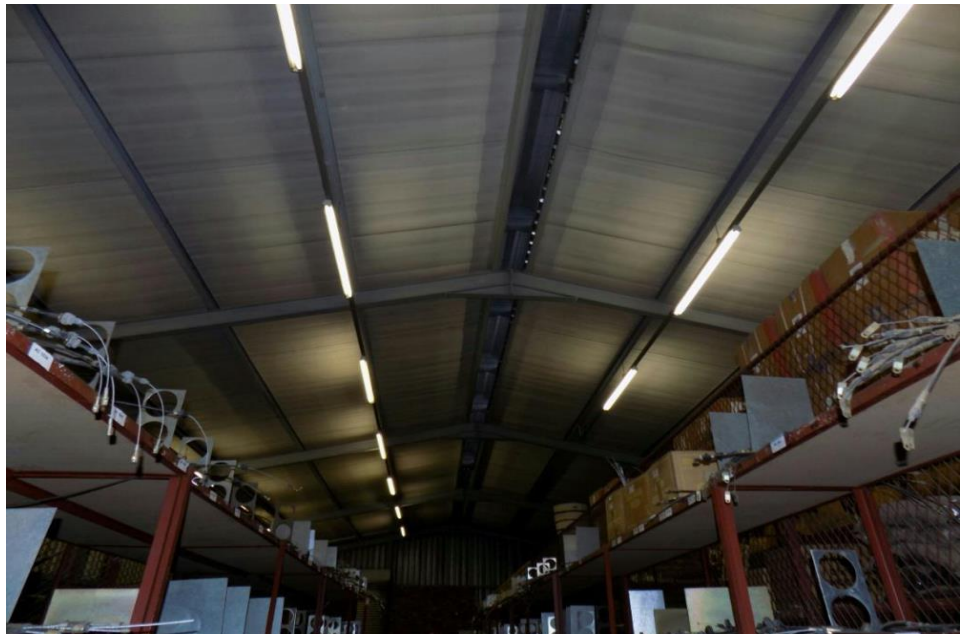

800 m² commercial industrial property for sale in Bronkhorstspuit

PAM GOLDING
PROPERTIES

R4,350,000

Bronkhorstspuit +27 12 365 9000
E & OE