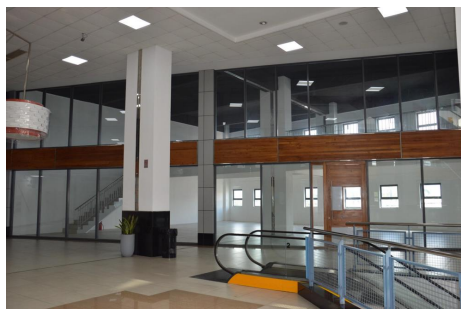

292 m² commercial office to rent in Phoenix (Mauritius)

Rs109,500 per month long term

This 292 sqm office is immediately available for rent in Phoenix. It is prime location for companies looking for the perfect corporate address in the centre of the island. This commercial building has a back up generator, 24hr manned security and already installed fibre optic. Ideal for businesses who want to fit out their office according to their specifications.