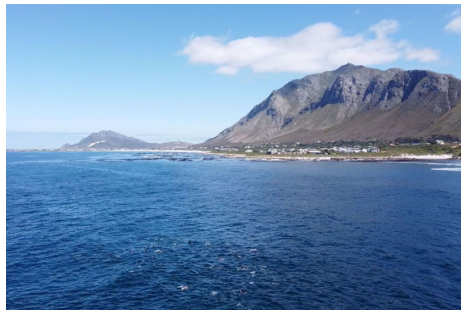

1675 m² vacant land for sale in Bettys Bay

3149 (24) Seaview Drive, Bettys Bay

R850,000

This magnificent plot is situated on tarred portion of sea view drive in sunny seas. With breath taking 180 degree sea views, and towering mountain views on your doorstep this plot certainly ticks all the boxes. The large gently sloped aspect with a variety of established fynbos is the perfect canvas to bring your building plans to life.

Erf Size: 1675 m2

Bettys Bay +27 28 272 9145
E & OE