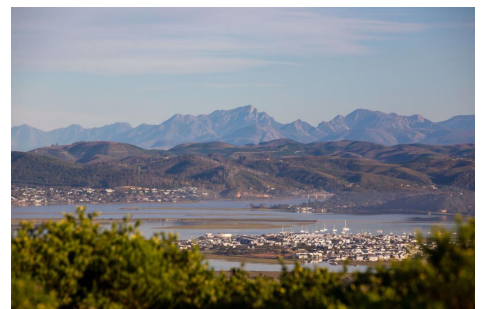

Knysna +27 44 382 5574
E & OE

pamgolding.co.za