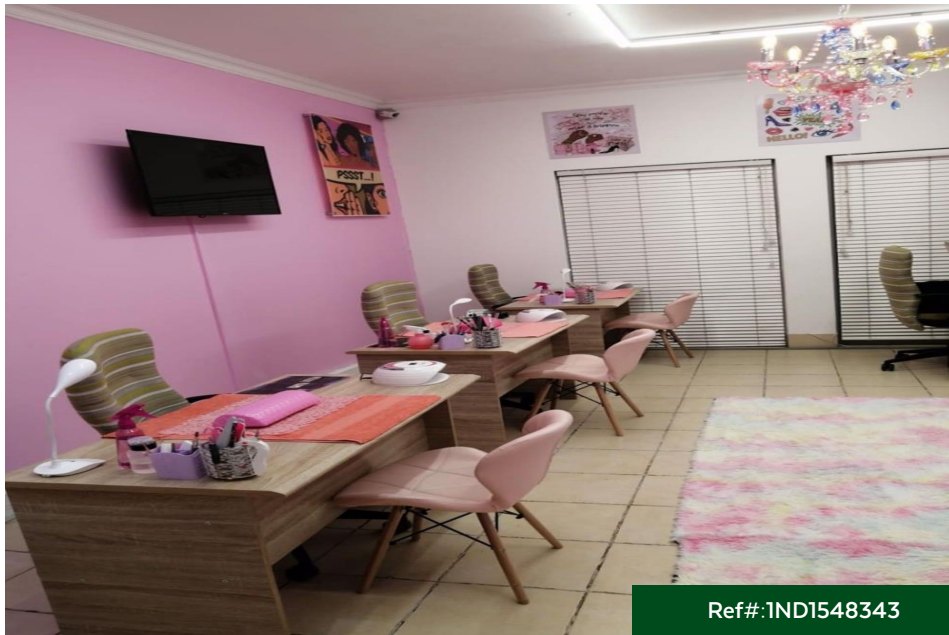

North Durban +27 31 573 6000
E & OE

pamgolding.co.za