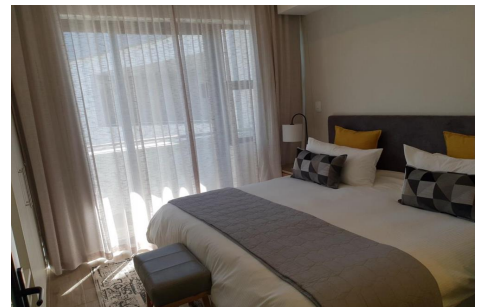

Pretoria +27 12 365 9000
E & OE