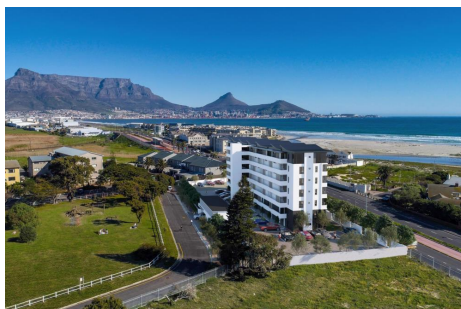

2 bedroom apartment for sale in Milnerton

10 Burmeister Circle, Milnerton

R2,850,000

Burmeister on Park is the new contemporary apartment block set on the coastal edge of picturesque Milnerton, where city and beach living meet. Perfectly positioned to celebrate the best of both worlds, Burmeister on Park offers residents easy access to Cape Town's vibrant city centre as well as the coastal calm of living along the Western Seaboard. Overlooking popular Woodbridge Island and with the glorious lagoon, Robben Island, Table Bay and one of the world's Seven Wonders of Nature, Table Mountain, forming a magnificent backdrop, this is an area world-renowned for its iconic views and vistas. Priced from R1.3 million inclusive of VAT. (No Transfer Duty) The convenient location allows you to work, play and stay less than ten kilometres from the CBD and only one block away from the pristine beach. Burmeister on Park offers savvy buyers an affordable, value-for-money investment opportunity in the 'new' Milnerton. Be part of Milnerton's new and exciting redevelopment phase and take advantage of the lowest interest rates currently on offer. The 67 one-and two-bedroom lock-up-and-go apartments offer young professionals, investors and Milnerton residents a modern and more secure lifestyle option....

[Read more on the Pam Golding Properties Website](#)

Erf Size: 3120 m2

Building / Unit size: 82 m2

Levies: R1,806 per month

Features

2 bedrooms / 2 bathrooms / 2 parking bays / laundry in complex / cctv cameras

Parkings:

Secure Parking: 2 | Parking Bays: 2

Blouberg +27 21 557 1115
E & OE