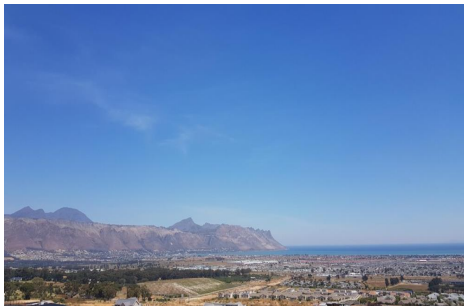

Somerset West +27 21 851 2633
E & OE