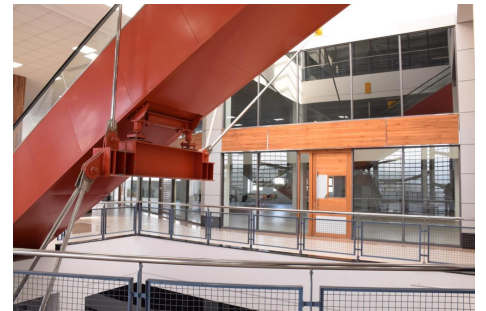

Mauritius - Black River +230 483 6555
E & OE