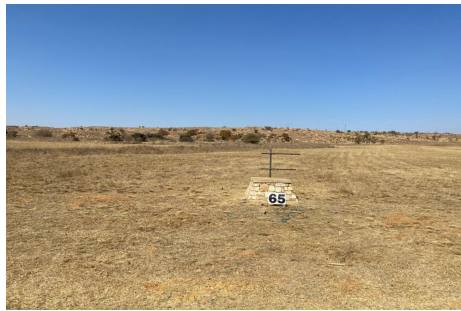

R745,000

Game roaming freely in this estate, nestled on the slopes of the historical Bronberg Mountain range, bordering the Bronkhortspruit river with a peaceful atmosphere

Erf Size: 12315 m2

Bronkhorstspuit +27 12 365 9000
E & OE