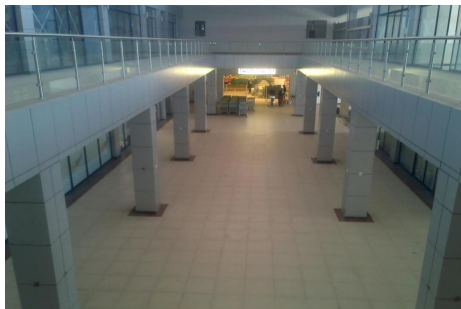

2490 m² commercial retail property to rent in Lusaka (Lusaka,

\$22 per m² long term

Strategically located in a high density area anchored by PNP Supermarkets with amplen parking for customers. Shops ranging from 34 square metres are available for immediate occupation