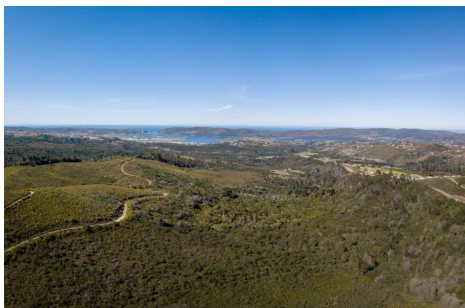

Knysna +27 44 382 5574
E & OE