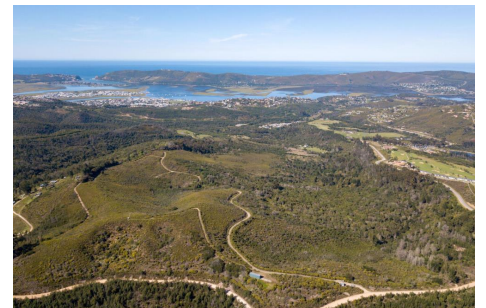

Knysna +27 44 382 5574
E & OE