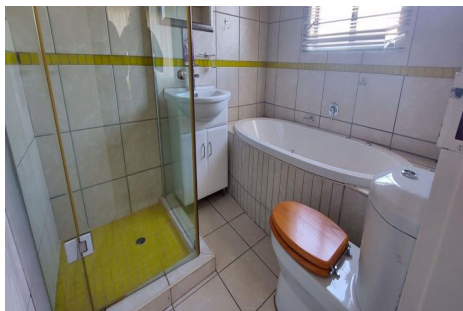

Bronkhorstspuit Letting +27 12 365 9000
E & OE