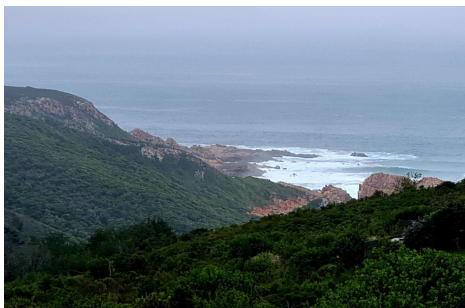

4393 m² vacant land for sale in Pezula Private Estate

R1,990,000

Exclusively mandated - This particular stand commands breathtaking views over the white water created by the crashing waves down on the Noetzie beach, as well as overlooking the natural coastal forest surrounded by fynbos. Create your own unique home to encompass nature at its best, whilst enjoying the lifestyle of pristine security in the midst of nature. Pezula Private Estate is a spectacular combination of dramatic cliffs, sheltered beaches, magical lagoon views, mysterious forests and one of the world's most beautiful coastlines. The estate has won the awards for most environmentally aware development in the world, best South African golf development. A stones throw away from The Pezula

Erf Size: 4393 m2

Knysna +27 44 382 5574
E & OE