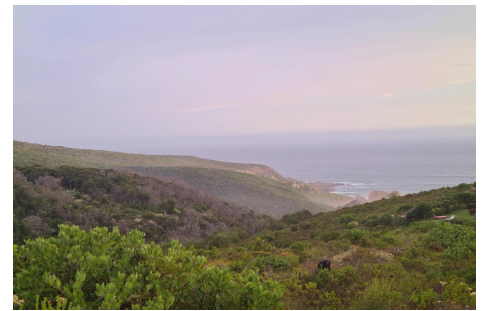

4393 m² vacant land for sale in Pezula Private Estate

R1,990,000

Exclusively mandated - This particular stand commands breathtaking views over the white water created by the crashing waves down on the Noetzie beach, as well as overlooking the natural coastal forest surrounded by fynbos. Create your own unique home to encompass nature at its best, whilst enjoying the lifestyle of pristine security in the midst of nature. Pezula Private Estate is a spectacular combination of dramatic cliffs, sheltered beaches, magical lagoon views, mysterious forests and one of the world's most beautiful coastlines. The estate has won the awards for most environmentally aware development in the world, best South African golf development. A stones throw away from The Pezula

Erf Size: 4393 m2

Knysna +27 44 382 5574
E & OE