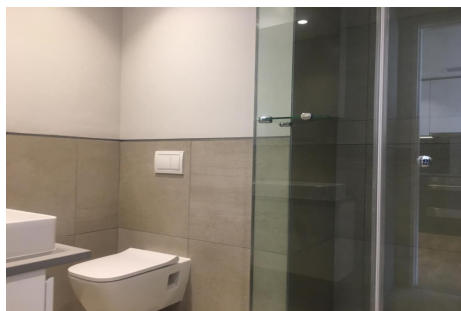

R12,500 per month long term

This brand new apartment is top quality with magnificent finishes. All open plan lounge, dining room, kitchen and bedroom. Perfect for lock up and go. This prime residential development is located within the perfectly secure Melrose Arch precinct. A courtyard with sundeck and sparkling outdoor pool will complete the luxurious experience. Enjoy exquisite features and upscale finished in a pristine and well maintained precinct. 24/7 State of the Art Security located at the sought after Melrose Arch precinct.

Erf Size: 43 m2
Building / Unit size: 43 m2

Features

1 bedroom (1 en suite) / 1 bathroom / 1 reception room / 1 garage / city living / secure/gated living / urban lifestyle estate / garden / living room / m-net aerial / built-in cupboards / shower / underfloor heating / caesar stone kitchen / melamine kitchen / breakfast nook / fridge / hob / microwave / oven and hob / stove / under counter oven / laundry in complex / automatic gates / backup generator / courtyard / intercom / security complex / security gates