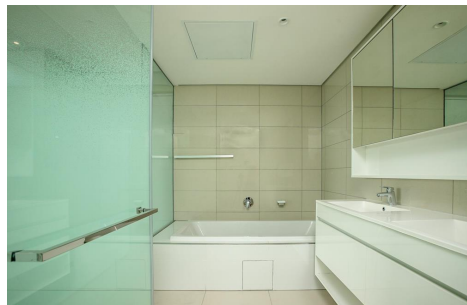

Hyde Park Letting +27 11 380 0000
E & OE