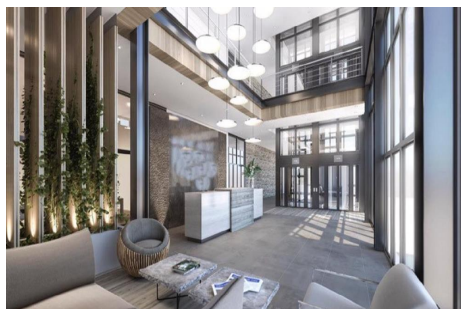

136 m² commercial office to rent in South (Mauritius)

Rs74,800 per month long term

Commercial office spaces as from 100 sqm is available to rent in the South of Mauritius. This Commercial Building is a 4 star green building that has been completed in September 2018 offering very high visibility as it is located on the new M2 motorway, only 500 m from the National Airport. This specific office will have 3 allocated parking bays within a 24h-manned security. The business park is part of the 1st Smart City of the island. Ideal for local or international companies wishing to operate in a thriving business environment as well as fit out this office space to their specific requirements.