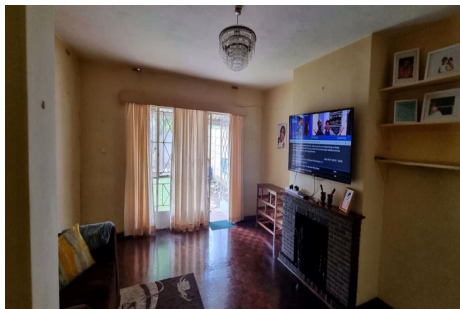

Harare Belgravia +263 (24) 270 5816-8
E & OE

pamgolding.co.za

2 bedroom garden apartment for sale in Harare East

Creswick Crescent, Harare East

PAM GOLDING
PROPERTIES

\$70,000
includes VAT

This neat, very sweet duplex garden flat is in a secure, well run complex in the quiet, leafy part of this sought after suburb! Lush green Front Garden, Verandah with french doors opening into the large Lounge/Dining Room with fireplace. The Kitchen is fully fitted and in good nic! A large, separate lockable Pantry completes the ground floor... Upstairs there are 2 lovely spacious Bedrooms both with Built in Cupboards and great views. The Toilet/Bathroom is a nice size and very clean. In the back Garden there is a Toolshed/Wendy House. This unit has its own secure Carport. The complex has an electric gate and a strong body corporate... Close to town, other amenities and good schools this is the perfect home for the discerning family... Don't delay, call me to view this gem today!