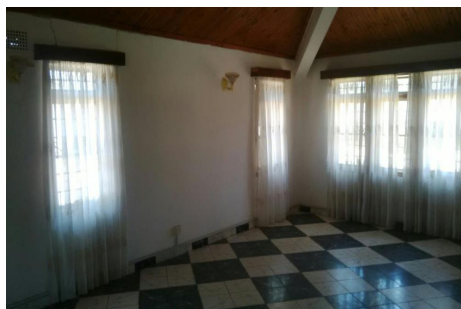

# 300 m<sup>2</sup> commercial office to rent in Lusaka (Lusaka, Zambia)

\$2,500 per month long term

Easily accessible away from traffic in off the main Kudu road in Kabulonga is a property with ample parking space suitable for use as a restaurant or office premises