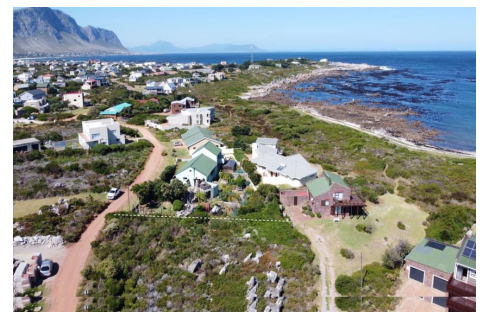

1039 m² residential vacant land for sale in Bettys Bay

Erf 4392, 24 Amarylis Crescent, Bettys Bay

R1,200,000

This new listing ticks all the boxes! The large spacious rectangular plot is only a short stroll to Silversands beach, and less than 100meters to Draadbaai. With some beautiful sea views from ground level, and some lovely north facing mountain views, this plot will surely bring you dreams to life. Don't delay call now for more information or to setup a viewing.

Erf Size: 1039 m2

Bettys Bay +27 28 272 9145
E & OE