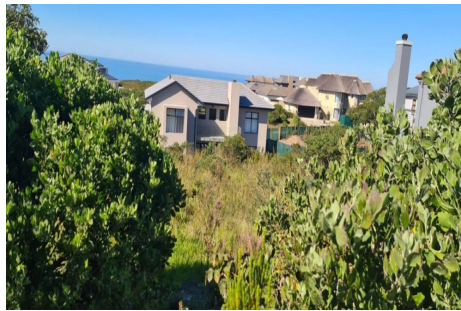

660 m² residential vacant land for sale in Pezula Golf Estate

R560,000

This vacant stand on the Pezula Golf estate is well priced, close to all amenities on the golf estate, and a very good development opportunity for a new build on the estate. It is close to the ocean and close to the Pezula Clubhouse and Hotel. Enjoy a good game of Golf or a meal at the hotel and enjoy a spa treatment after your gym session.

Erf Size: 660 m²

Knysna +27 44 382 5574
E & OE