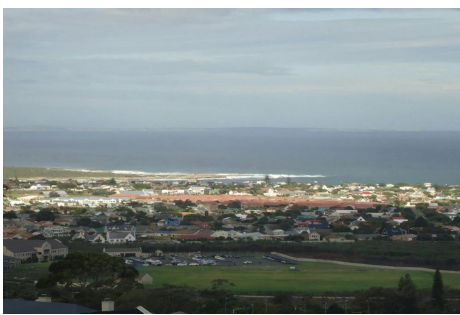

1425 m² vacant land for sale in Chanteclair

R2,150,000

Build your dream home in the secure Leopard Rock Mountain Estate, set against the mountain of Chanteclair, Onrus River. This is a nature lover's paradise with abundant fynbos, bird life and small fauna. Close to all amenities, 5 minutes from the Onrus Beach, 10 minutes from Hermanus and one hour's drive from the Cape Town International Airport.

Erf Size: 1425 m2

Onrus +27 28 316 3390
E & OE