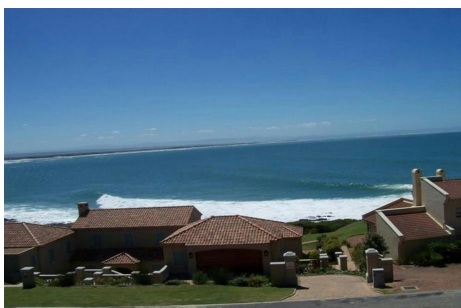

605 m² vacant land for sale in Santareme

29 Tom Brown Boulevard, Santareme

R990,000

Create your own whale watching home in the millionaire's row on Tom Brown Boulevard. Situated in St Francis Bay, jewel of the Garden Route,

Erf Size: 605 m2

St Francis Bay +27 42 294 1188
E & OE