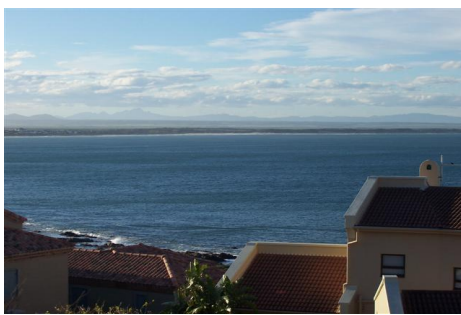

605 m² vacant land for sale in Santareme

29 Tom Brown Boulevard, Santareme

R990,000

Create your own whale watching home in the millionaire's row on Tom Brown Boulevard. Situated in St Francis Bay, jewel of the Garden Route,

Erf Size: 605 m2

St Francis Bay +27 42 294 1188
E & OE