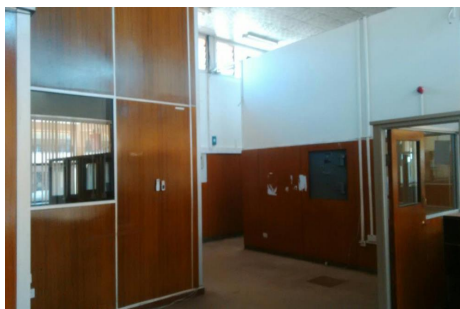

320 m² commercial office to rent in Lusaka (Lusaka, Zambia)

ZMW16,000 per month long term

320 square meters of office suitable for a financial institution available for immediate occupation located at the Avondale complex. It has private access for CIT and safe