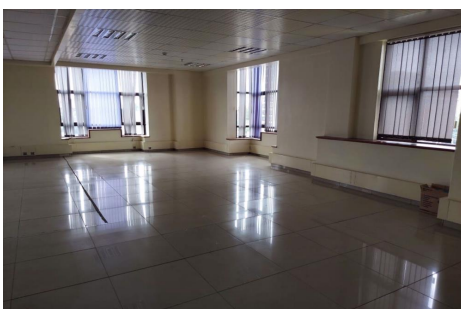

Ngong road, Kilimani

KSH283,475 per month long term

Looking for a ready to move in office space. This is an exemplary office space located in Kilimani. Easily accessible by both private and public means. Rent is exclusive of service charge (KES 25/- per sq ft) & V.A.T. Get in touch with us for a viewing !