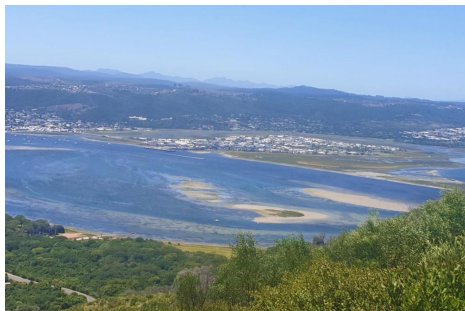

12.9 hectare mixed use farm for sale in Uitzicht (Knysna)

R7,300,000

Exclusively Mandated - This VACANT stand offers endless possibilities to build your dream house and enjoy breathtaking views scanning over the entire Knysna Lagoon from the White Bridge, and beyond over the Outeniqua mountains and then across to the Brenton Beach all the way to Buffalo Bay. Wonderful Fynbos and proteas naturally enhance the slopes allowing for exciting nature walks and exploring. This house unfortunately was burnt during the 2017 fires. so, you have to unique opportunity to build your own dream house and choose the site for it - This 12.5 hectare property offers you the opportunity to build two dwellings and there are a few wonderful locations to consider embracing either the ocean views or the northern lagoon and mountain views. so could be ideal for your family and a guest cottage. you are 5 minutes away from the Brenton Beach, and only 15 minutes into Knysna CBD. thus, close to schools and convenient for shopping and browsing. George is the closest airport. working from home has never been more exciting.