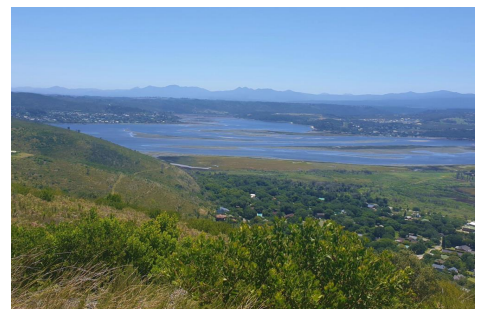

12.9 hectare mixed use farm for sale in Uitzicht (Knysna)

R7,300,000

Exclusively Mandated - This VACANT stand offers endless possibilities to build your dream house and enjoy breathtaking views scanning over the entire Knysna Lagoon from the White Bridge, and beyond over the Outeniqua mountains and then across to the Brenton Beach all the way to Buffalo Bay. Wonderful Fynbos and proteas naturally enhance the slopes allowing for exciting nature walks and exploring. This house unfortunately was burnt during the 2017 fires. so, you have to unique opportunity to build your own dream house and choose the site for it - This 12.5 hectare property offers you the opportunity to build two dwellings and there are a few wonderful locations to consider embracing either the ocean views or the northern lagoon and mountain views. so could be ideal for your family and a guest cottage. you are 5 minutes away from the Brenton Beach, and only 15 minutes into Knysna CBD. thus, close to schools and convenient for shopping and browsing. George is the closest airport. working from home has never been more exciting.

Erf Size: 12.9 hectares

Rates & Taxes: R456 per month

Knysna +27 44 382 5574
E & OE

12.9 hectare mixed use farm for sale in Uitzicht (Knysna)

R7,300,000

Knysna +27 44 382 5574
E & OE