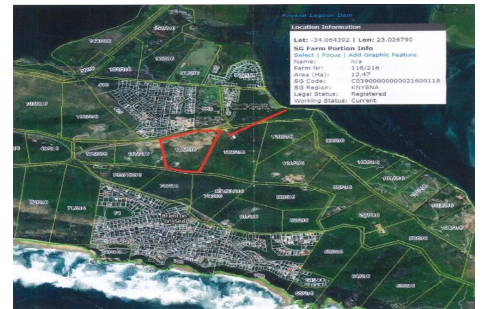

12.9 hectare mixed use farm for sale in Uitzicht (Knysna)

R7,300,000

Ref#:1KG1470775

"On top of the world"

Ling Dobson +27 83 252 2112
ling.dobson@pamgolding.co.za

Knysna +27 44 382 5574
E & OE

pamgolding.co.za

12.9 hectare mixed use farm for sale in Uitzicht (Knysna)

R7,300,000

Exclusively Mandated - This VACANT stand offers endless possibilities to build your dream house and enjoy breathtaking views scanning over the entire Knysna Lagoon from the White Bridge, and beyond over the Outeniqua mountains and then across to the Brenton Beach all the way to Buffalo Bay. Wonderful Fynbos and proteas naturally enhance the slopes allowing for exciting nature walks and exploring. This house unfortunately was burnt during the 2017 fires. so, you have to unique opportunity to build your own dream house and choose the site for it - This 12.5 hectare property offers you the opportunity to build two dwellings and there are a few wonderful locations to consider embracing either the ocean views or the northern lagoon and mountain views. so could be ideal for your family and a guest cottage. you are 5 minutes away from the Brenton Beach, and only 15 minutes into Knysna CBD. thus, close to schools and convenient for shopping and browsing. George is the closest airport. working from home has never been more exciting.

Erf Size: 12.9 hectares

Rates & Taxes: R456 per month

Knysna +27 44 382 5574
E & OE

12.9 hectare mixed use farm for sale in Uitzicht (Knysna)

R7,300,000

Knysna +27 44 382 5574
E & OE