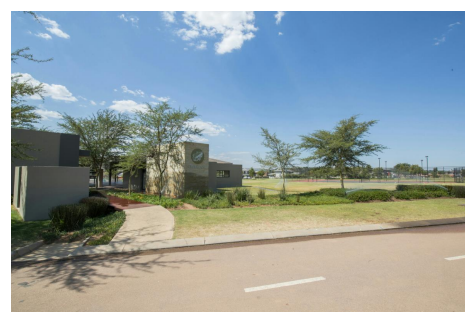

Pretoria +27 12 365 9000
E & OE