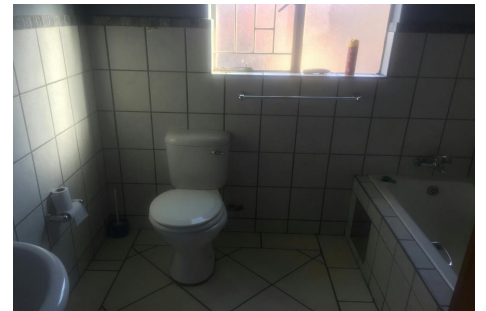

Rustenburg +27 14 533 3219
E & OE