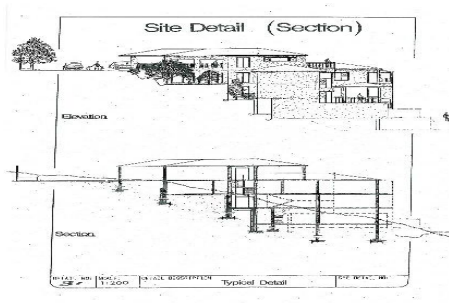

Pretoria +27 12 365 9000
E & OE

pamgolding.co.za