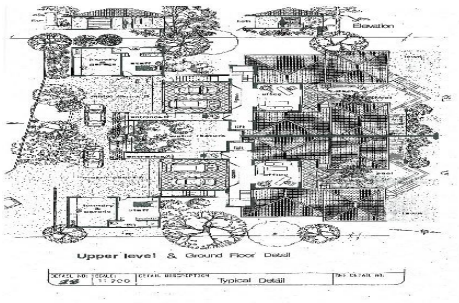

Pretoria +27 12 365 9000
E & OE

pamgolding.co.za