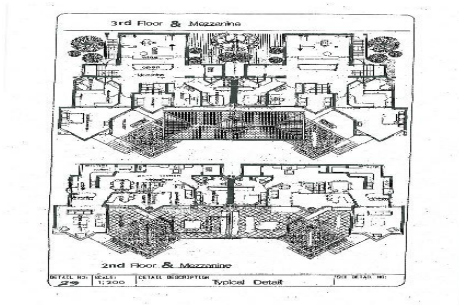

Pretoria +27 12 365 9000
E & OE

pamgolding.co.za