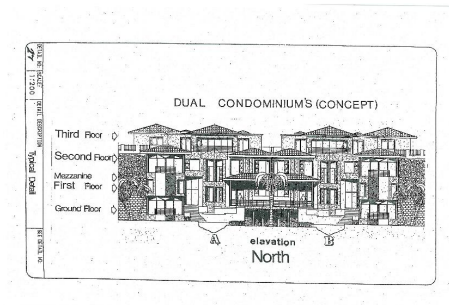

Pretoria +27 12 365 9000
E & OE

pamgolding.co.za