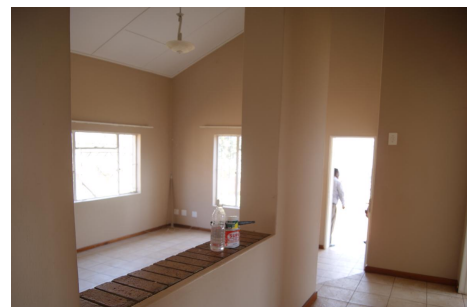

Kingdom of eSwatini (Swaziland) +268 (0) 241 61556
E & OE

pamgolding.co.za