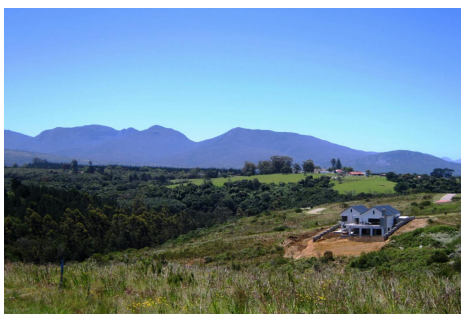

1327 m² residential vacant land for sale in Welgelegen Estate

49 Schoongezicht crescent, Welgelegen Estate

R1,150,000

Large stand in secure country estate. Beautiful setting and secure living just outside of George, with easy access to the main roads, Garden Route mall and the Glenwood Private school.

Erf Size: 1327 m2

George +27 44 874 6619
E & OE