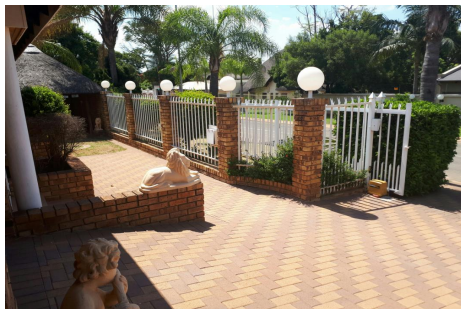

# 3 bedroom house for sale in Montana Park

**R1,620,000**

This gem is nestled in a tranquil part of Montana Park it is perfect for a young family or downsizing. It is a freestanding duet, safe and spacious. The property has three open bedrooms. The main bedroom is en-suite and has an air corn and fan for hot summer night. It has classic finished kitchen with space for washer, tumble dryer and dishwasher. The outdoors offers a manageable size garden and a beautiful lapa. The house is close to key amenities such as the Kolonade Mall, schools and Montana Hospital. It is primly located for easy access to the highway.

## Features

3 bedrooms (1 en suite) / 2 bathrooms / 1 reception room / 2 garages / city living / garden / water / electricity / air conditioning / entrance hall / dining room / formal lounge / ceiling fan / built-in cupboards / automatic gates / patio / thatch lapa / washing line / fence / burglar bars / cellular coverage