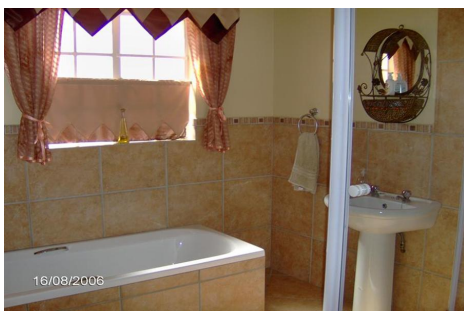

Rustenburg +27 14 533 3219
E & OE

pamgolding.co.za