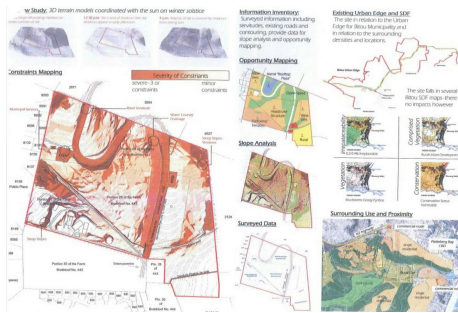

22.71 hectare vacant land for sale in Plettenberg Bay

Piesang Development Piesang Valley, Plettenberg Bay

R39,747,000
includes VAT

Exclusively marketed by Pam Golding Properties Plett, this property is situated on the ridge overlooking the Piesang Valley and the Indian ocean beyond. Only 5 minutes from the new private school and 10 minutes from Plett CBD and the beaches. ROD's are in place.

Erf Size: 22.71 hectares

Plettenberg Bay +27 44 533 2103
E & OE