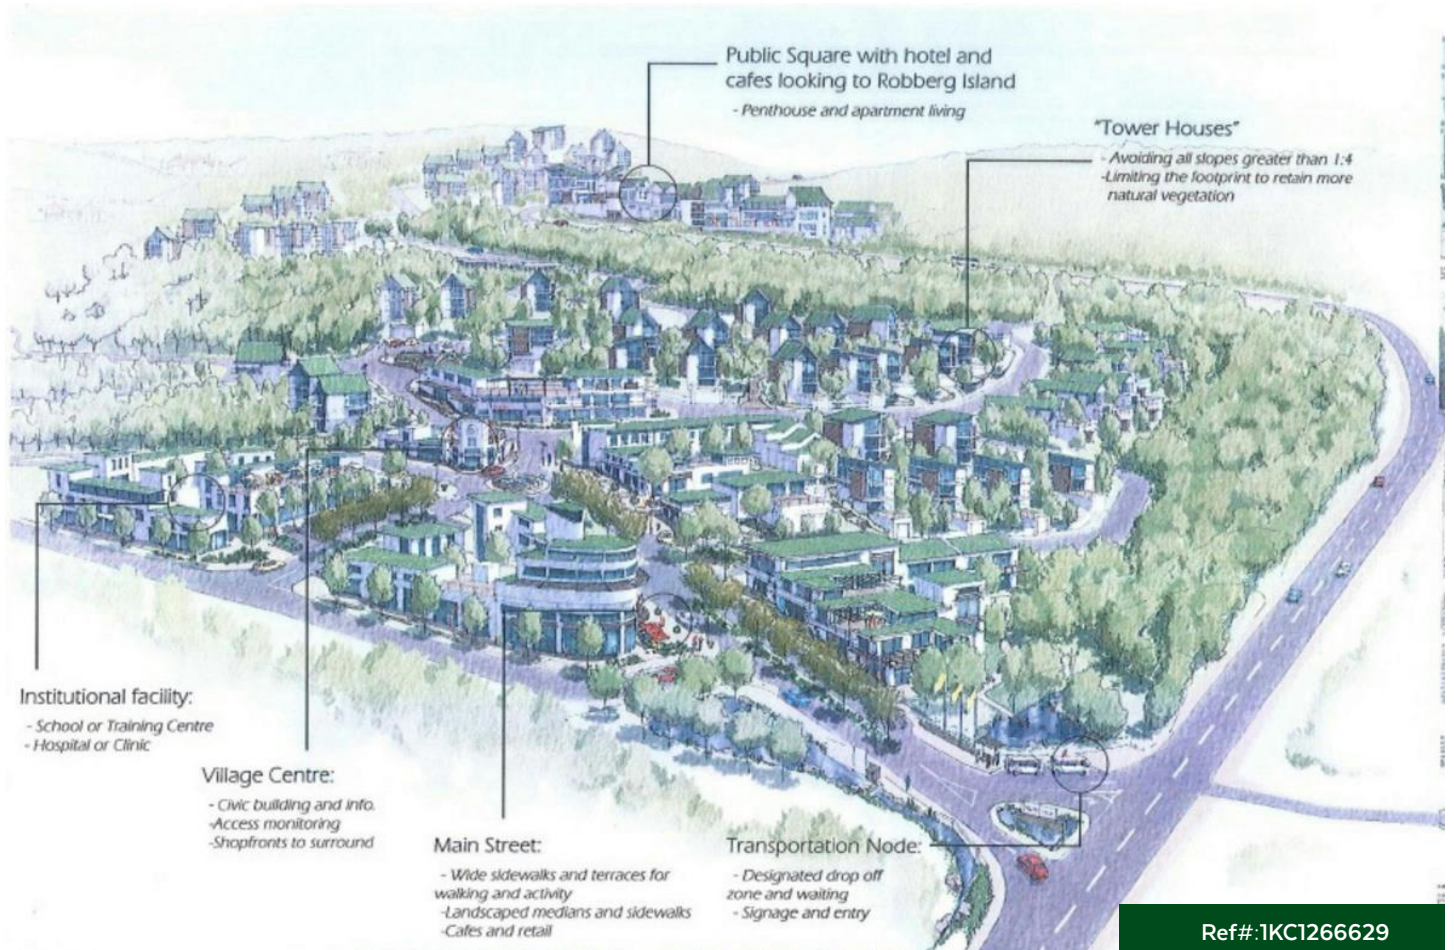

22.71 hectare vacant land for sale in Plettenberg Bay

Piesang Development Piesang Valley, Plettenberg Bay

R39,747,000
includes VAT

UNIQUE DEVELOPMENT OPPORTUNITY IN PLETTENBERG BAY